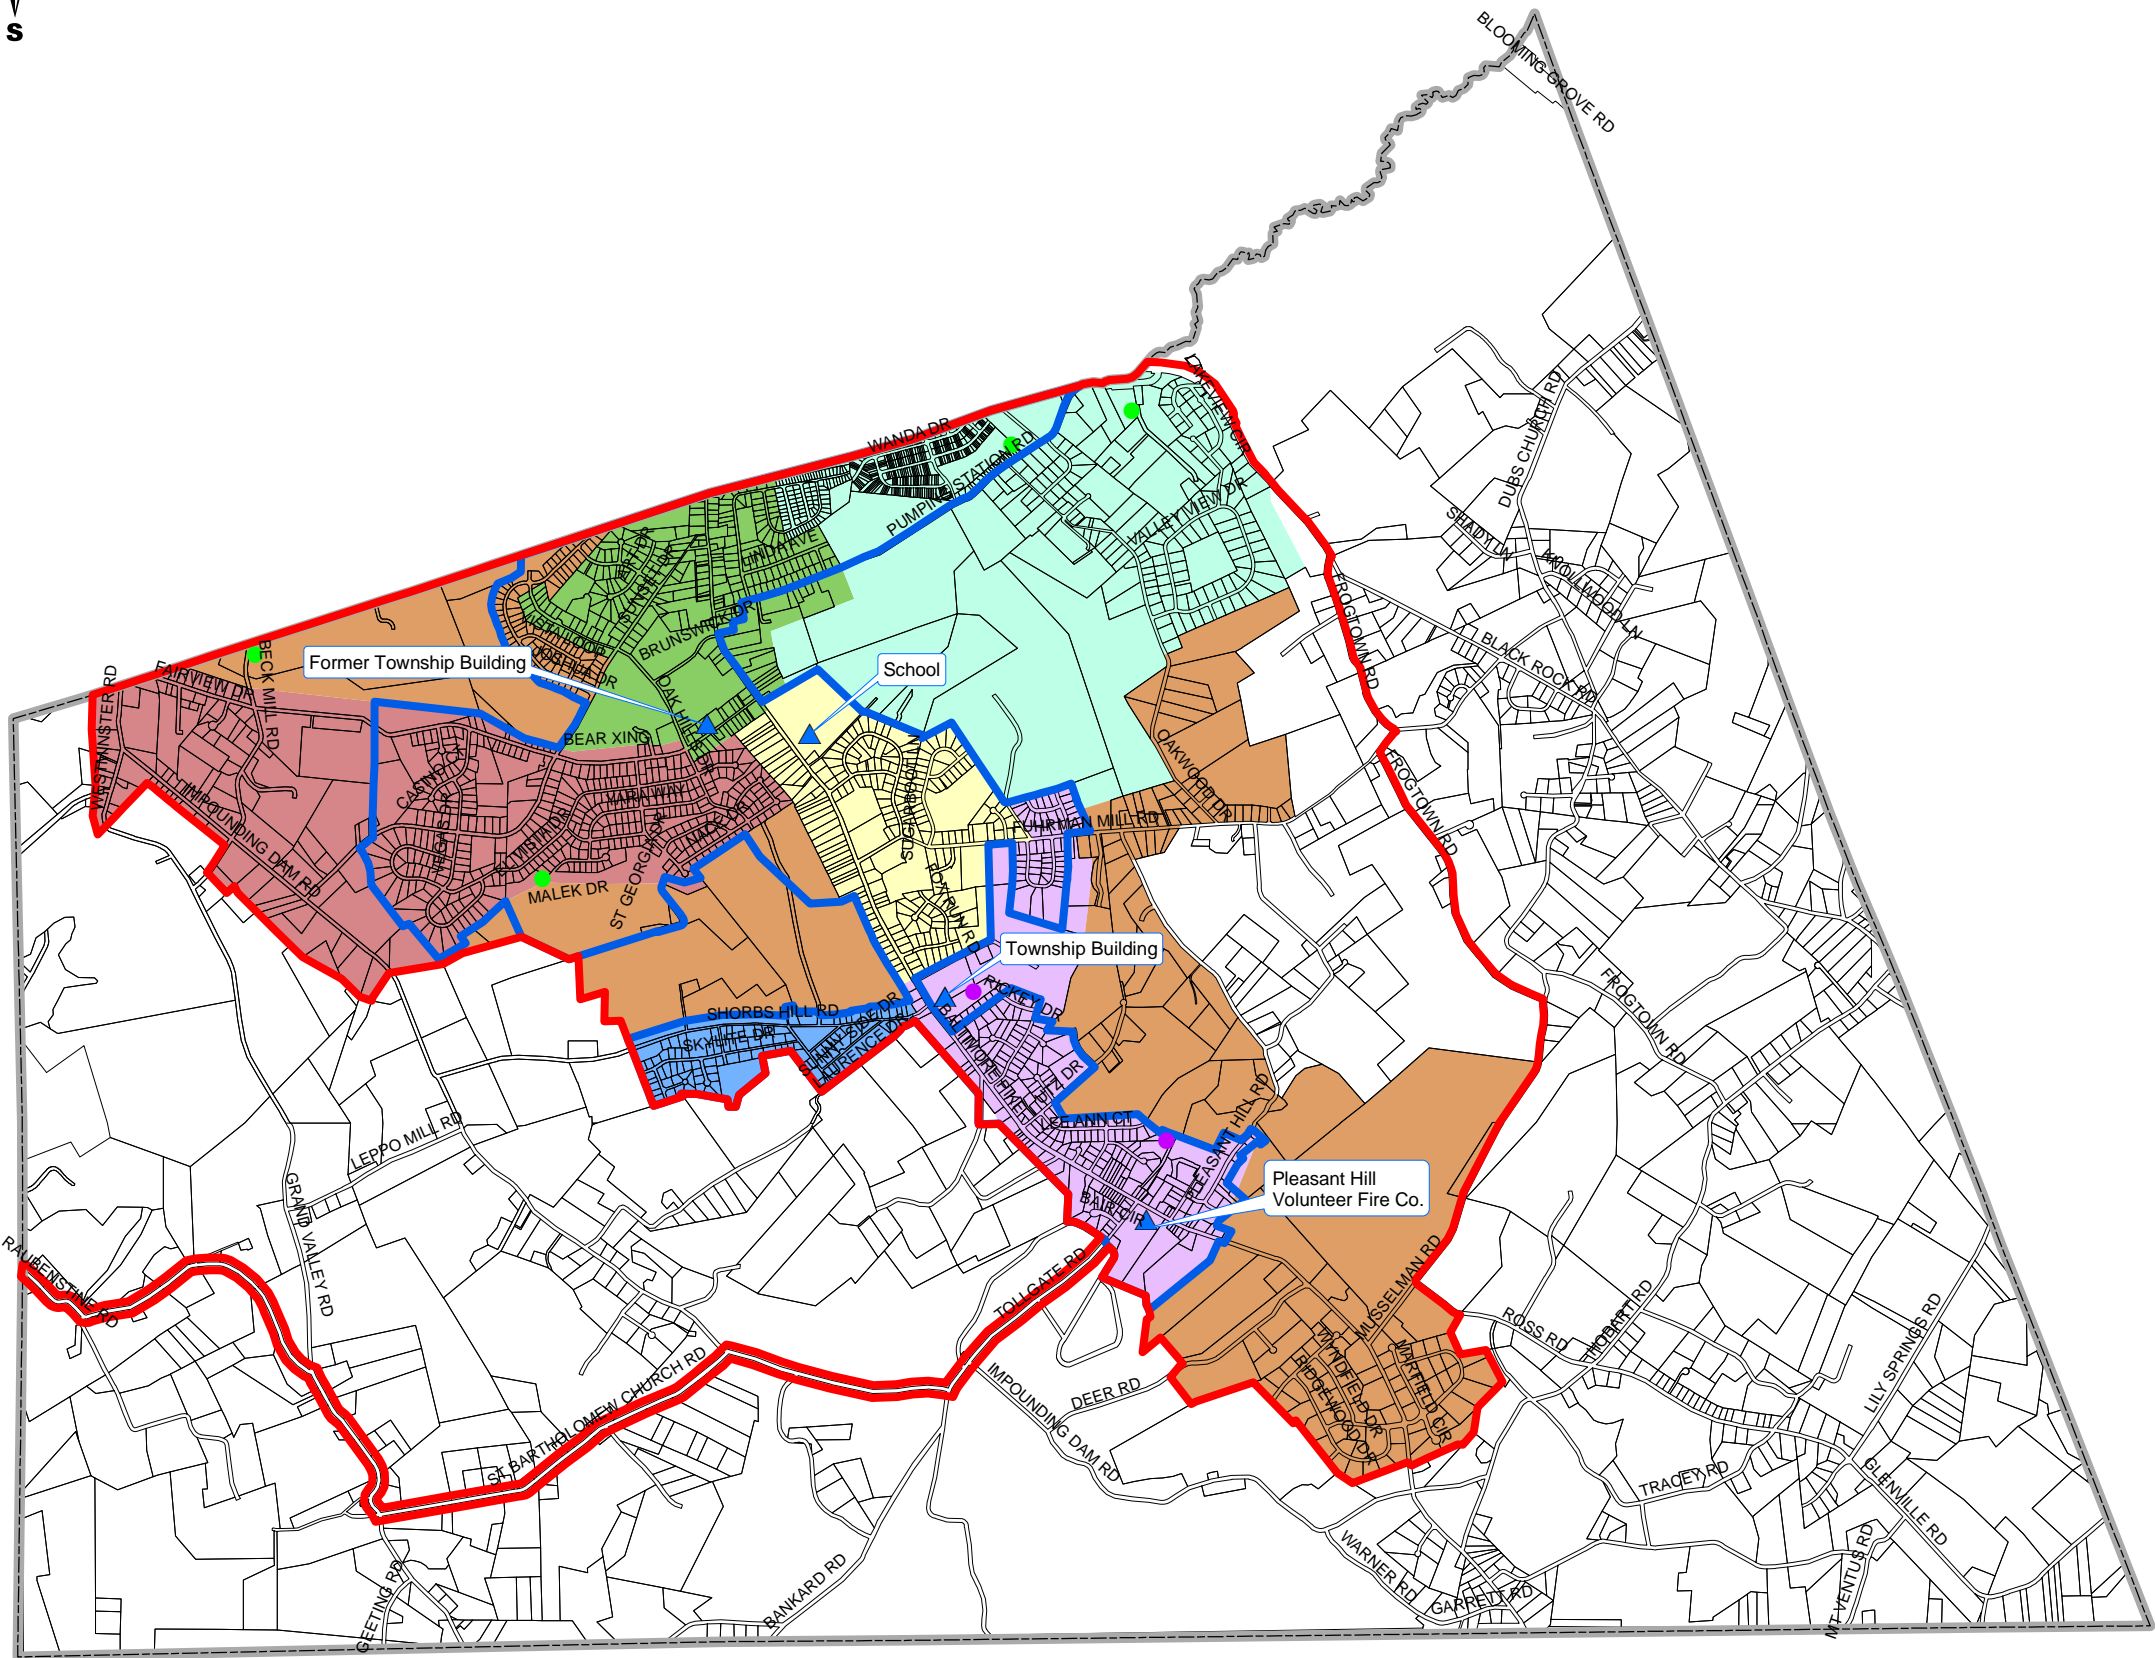

Location Map

West Manheim Township York County, Pennsylvania

Map 8 Community Facilities & Utilities

Legend

- Township Boundary
- Parcels
- Buildings of Note
- Existing Pump Station
- Water Storage Tank
- Water Service Area
- York Water Service Territory
- Sewer Service Areas**
- 1
- 2
- 3
- 4
- 5
- 6
- Anticipated Public Sewer Service Area

Excellence in Civil Engineering
Base Mapping & Data: York County Planning Commission